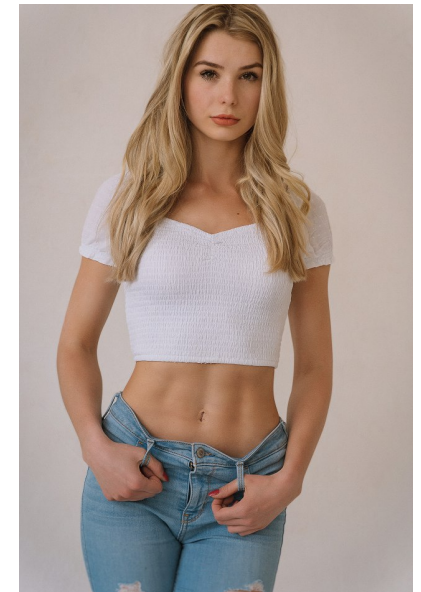

JOHANNA P.

Height 174cm/5'8.5" Bust 80cm/31.5" A Waist 63cm/25" Hips 90cm/35.5"
Dress 34-36 EU/4-6 US/6-8 UK Shoe 39 EU/8 US/6 UK Hair Blonde
Eyes Brown

JAYJAYMODELS

#JJM

JAY JAY MODELS | Tempelhofer Ufer 6a | 10963 Berlin , Germany
+49 30 5659 1276 | booking@jayjay-models.de