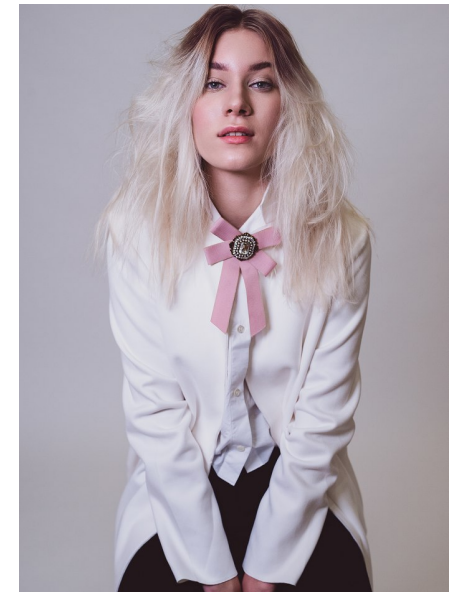

VANESSA H.

Height 176cm/5'9.5" Bust 84cm/33" B Waist 64cm/25" Hips 87cm/34.5"  
Dress 34 EU/4 US/6 UK Shoe 40.5 EU/9.5 US/7 UK Hair Blonde  
Eyes Green

JAYJAYMODELS

#JJM

JAY JAY MODELS | Tempelhofer Ufer 6a | 10963 Berlin , Germany  
+49 30 5659 1276 | booking@jayjay-models.de