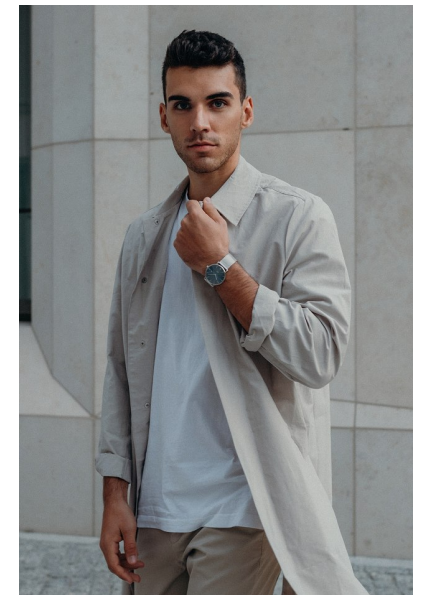

FELIX K.

Height 189cm/6'2.5" Chest 80cm/31.5" Waist 67cm/26.5" Suit 91cm/36"/46
Shoe 44 EU/10 US/9.5 UK Hair Brown Eyes Blue

JAYJAY MODELS
#JJM

JAY JAY MODELS | Tempelhofer Ufer 6a | 10963 Berlin , Germany
+49 30 5659 1276 | booking@jayjay-models.de