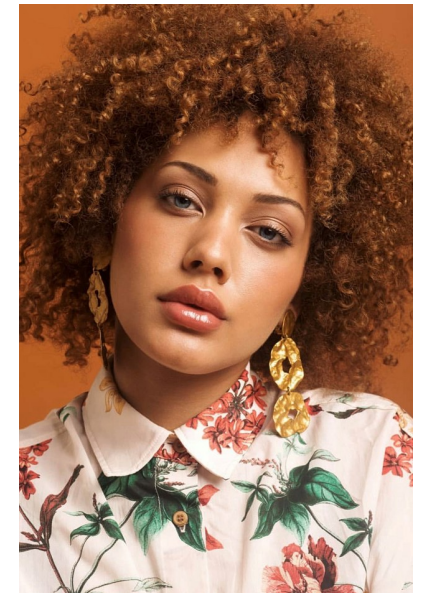

CELINE S.

Height 173cm/5'8" Bust 88cm/34.5" B Waist 68cm/26.5" Hips 96cm/38"
Dress 36 EU/6 US/8 UK Shoe 40.5 EU/9.5 US/7 UK Hair Brown Eyes Blue

JAYJAY MODELS
#JJM

JAY JAY MODELS | Tempelhofer Ufer 6a | 10963 Berlin , Germany
+49 30 5659 1276 | booking@jayjay-models.de