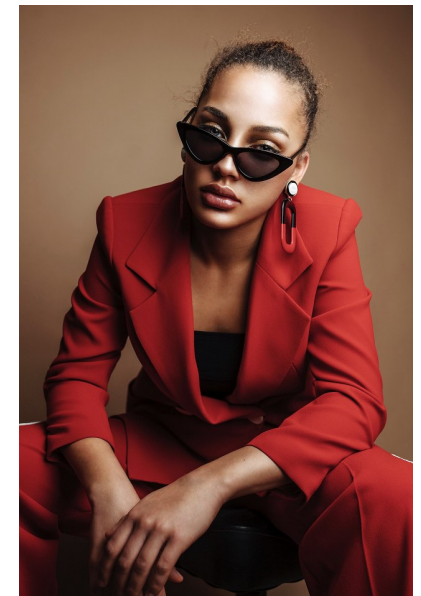

CELINE S.

Height 173cm/5'8" Bust 88cm/34.5" B Waist 68cm/26.5" Hips 96cm/38"
Dress 36 EU/6 US/8 UK Shoe 40.5 EU/9.5 US/7 UK Hair Brown Eyes Blue

JAYJAY MODELS
#JJM

JAY JAY MODELS | Tempelhofer Ufer 6a | 10963 Berlin , Germany
+49 30 5659 1276 | booking@jayjay-models.de