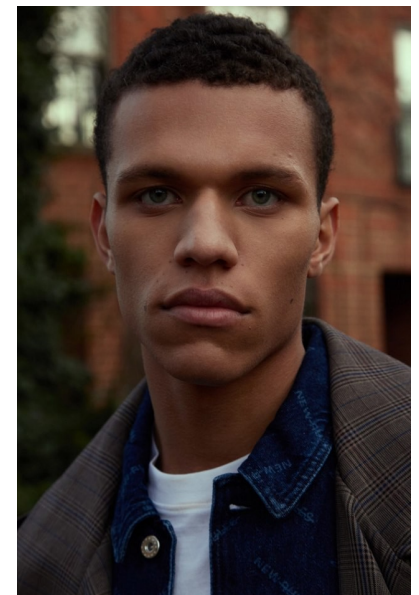

## JUSTUS M.

Height 191cm/6'3" Chest 93cm/36.5" Waist 74cm/29" Suit 97cm/38"/48  
Shoe 46 EU/11.5 US/11 UK Hair Dark Brown Eyes Blue/Green

JAYJAY MODELS

#JJM

JAY JAY MODELS | Tempelhofer Ufer 6a | 10963 Berlin , Germany  
+49 30 5659 1276 | booking@jayjay-models.de