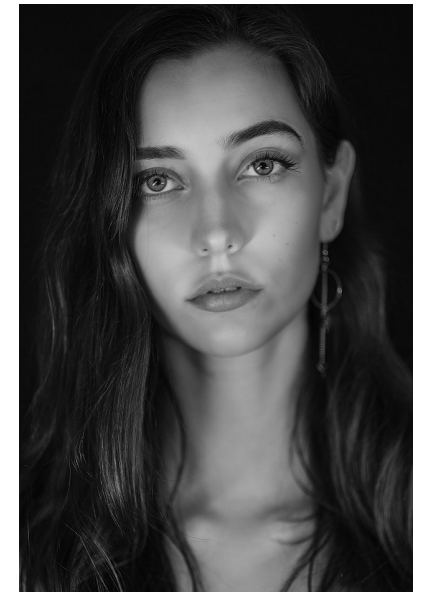

MARTHA H.

Height 179cm/5'10.5" Bust 90cm/35.5" A Waist 60cm/23.5"
Hips 90cm/35.5" Dress 36 EU/6 US/8 UK Shoe 41 EU/10 US/7 UK
Hair Brown Eyes Blue

JAYJAY MODELS

#JJM

JAY JAY MODELS | Tempelhofer Ufer 6a | 10963 Berlin , Germany
+49 30 5659 1276 | booking@jayjay-models.de