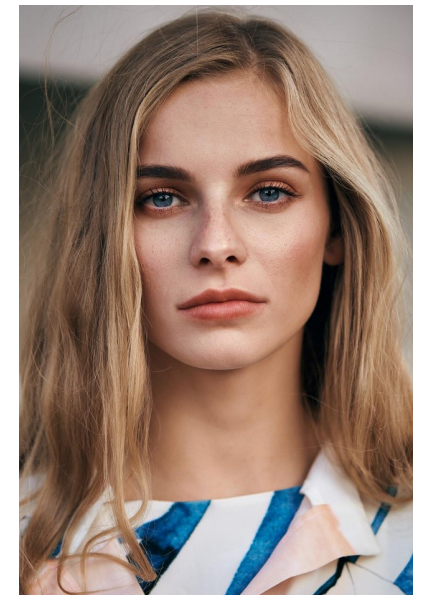

WIKTORIA K.

Height 172cm/5'7.5" Bust 86cm/34" B Waist 62cm/24.5" Hips 89cm/35"  
Dress 34-36 EU/4-6 US/6-8 UK Shoe 39 EU/8 US/6 UK Hair Blonde  
Eyes Blue

JAYJAY MODELS

#JJM

JAY JAY MODELS | Tempelhofer Ufer 6a | 10963 Berlin , Germany  
+49 30 5659 1276 | booking@jayjay-models.de