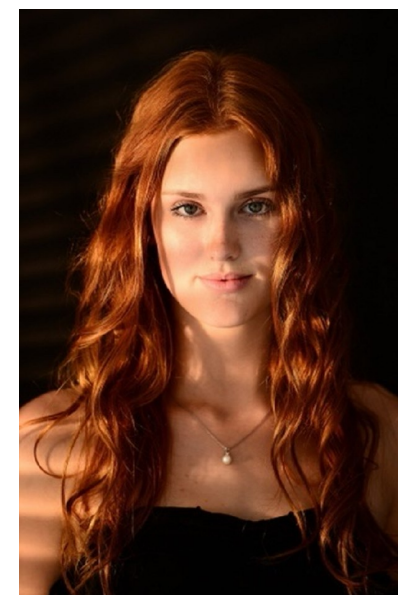

HANNA H.

Height 181cm/5'11.5" Bust 84cm/33" B/C Waist 64cm/25" Hips 96cm/38"
Dress 36 EU/6 US/8 UK Shoe 41 EU/10 US/7 UK Hair Red Eyes Blue

JAYJAY MODELS
#JJM

JAY JAY MODELS | Tempelhofer Ufer 6a | 10963 Berlin , Germany
+49 30 5659 1276 | booking@jayjay-models.de