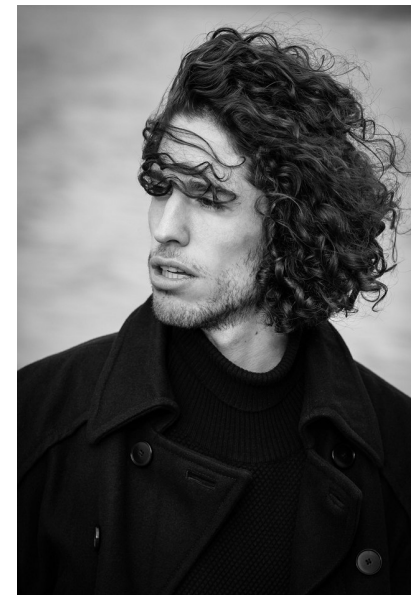

CEM C.

Height 192cm/6'3.5" Chest 92cm/36" Waist 80cm/31.5"
Suit 100cm/39.5"/49.5 Shoe 46 EU/11.5 US/11 UK Hair Brown
Eyes Green/Brown

JAYJAYMODELS

#JJM

JAY JAY MODELS | Tempelhofer Ufer 6a | 10963 Berlin , Germany
+49 30 5659 1276 | booking@jayjay-models.de