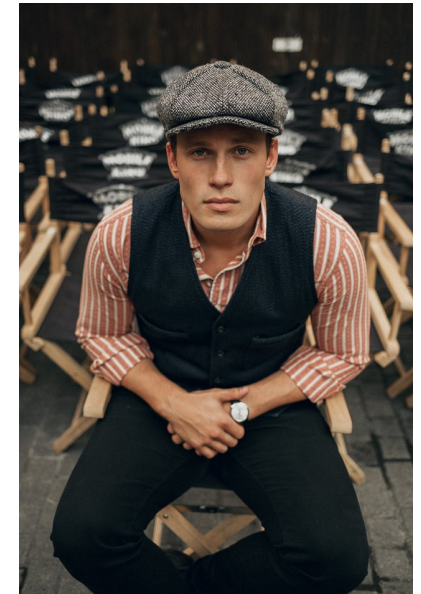

FINN T.

Height 188cm/6'2" Chest 102cm/40" Waist 83cm/32.5"
Suit 105cm/41.5"/51.5 Shoe 45 EU/11 US/10.5 UK Hair Brown Eyes Blue

JAYJAY MODELS
#JJM

JAY JAY MODELS | Tempelhofer Ufer 6a | 10963 Berlin , Germany
+49 30 5659 1276 | booking@jayjay-models.de