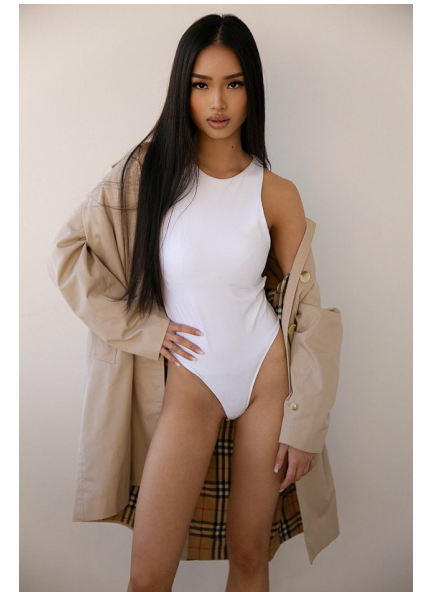

MAI L.

Height 171cm/5'7.5" Bust 76cm/30" A Waist 59cm/23" Hips 87cm/34.5"
Dress 32-34 EU/2-4 US/4-6 UK Shoe 37 EU/6 US/4 UK Hair Black
Eyes Brown

JAYJAY MODELS

#JJM

JAY JAY MODELS | Tempelhofer Ufer 6a | 10963 Berlin , Germany
+49 30 5659 1276 | booking@jayjay-models.de