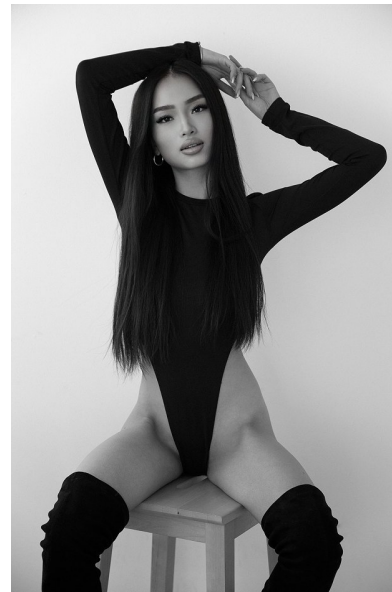

MAI L.

Height 171cm/5'7.5" Bust 76cm/30" A Waist 59cm/23" Hips 87cm/34.5"
Dress 32-34 EU/2-4 US/4-6 UK Shoe 37 EU/6 US/4 UK Hair Black
Eyes Brown

JAYJAY MODELS

#JJM

JAY JAY MODELS | Tempelhofer Ufer 6a | 10963 Berlin , Germany
+49 30 5659 1276 | booking@jayjay-models.de