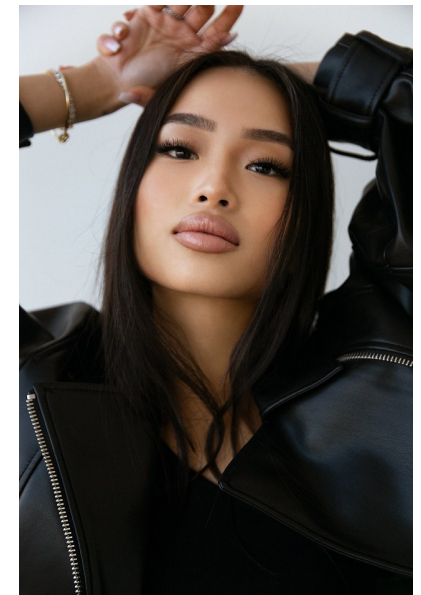

MAI L.

Height 171cm/5'7.5" Bust 76cm/30" A Waist 59cm/23" Hips 87cm/34.5"
Dress 32-34 EU/2-4 US/4-6 UK Shoe 37 EU/6 US/4 UK Hair Black
Eyes Brown

JAYJAY MODELS

#JJM

JAY JAY MODELS | Tempelhofer Ufer 6a | 10963 Berlin , Germany
+49 30 5659 1276 | booking@jayjay-models.de