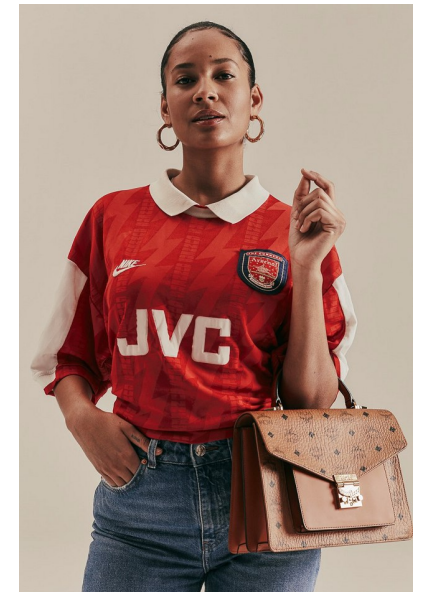

EMILY H.

Height 173cm/5'8" Bust 84cm/33" C Waist 63cm/25" Hips 93cm/36.5"
Dress 36 EU/6 US/8 UK Shoe 40 EU/9 US/6.5 UK Hair Brown Eyes Brown

JAYJAY MODELS
#JJM

JAY JAY MODELS | Tempelhofer Ufer 6a | 10963 Berlin , Germany
+49 30 5659 1276 | booking@jayjay-models.de