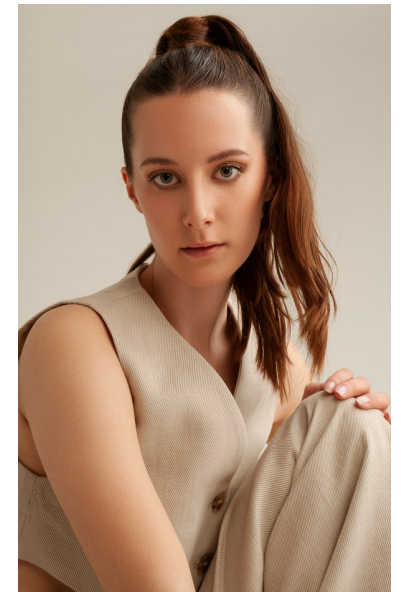

JOHANNA MARIE W.

Height 175cm/5'9" Bust 82cm/32.5" C Waist 61cm/24" Hips 92cm/36"
Dress 34-36 EU/4-6 US/6-8 UK Shoe 39 EU/8 US/6 UK Hair Brown
Eyes Green

JAYJAY MODELS

#JJM

JAY JAY MODELS | Tempelhofer Ufer 6a | 10963 Berlin , Germany
+49 30 5659 1276 | booking@jayjay-models.de