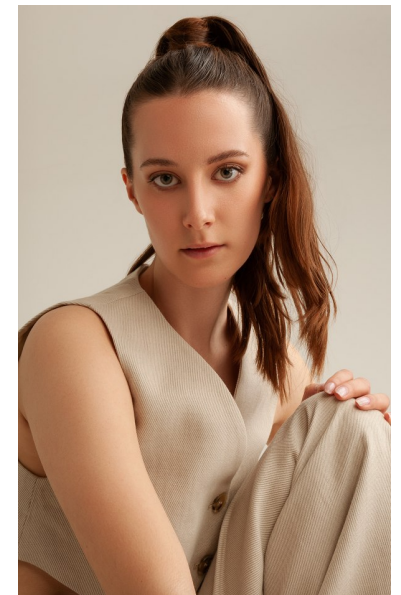

JOHANNA MARIE W.

Height 175cm/5'9" Bust 82cm/32.5" C Waist 61cm/24" Hips 92cm/36"
Dress 34-36 EU/4-6 US/6-8 UK Shoe 39 EU/8 US/6 UK Hair Brown
Eyes Green

JAYJAY MODELS

#JJM

JAY JAY MODELS | Tempelhofer Ufer 6a | 10963 Berlin , Germany
+49 30 5659 1276 | booking@jayjay-models.de