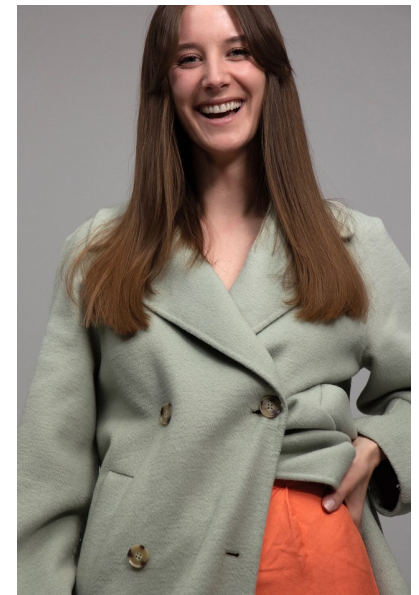

JOHANNA MARIE W.

Height 175cm/5'9" Bust 82cm/32.5" C Waist 61cm/24" Hips 92cm/36"
Dress 34-36 EU/4-6 US/6-8 UK Shoe 39 EU/8 US/6 UK Hair Brown
Eyes Green

JAYJAY MODELS

#JJM

JAY JAY MODELS | Tempelhofer Ufer 6a | 10963 Berlin , Germany
+49 30 5659 1276 | booking@jayjay-models.de