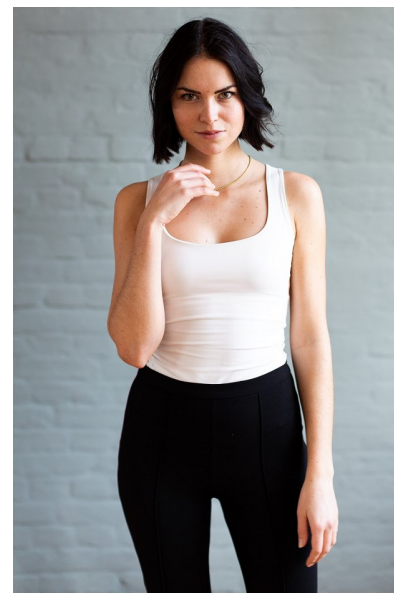

MADELAINE S.

Height 175cm/5'9" Bust 82cm/32.5" A Waist 69cm/27" Hips 95cm/37.5"
Dress 36 EU/6 US/8 UK Shoe 39.5 EU/8.5 US/6 UK Hair Brown Eyes Green

JAYJAY MODELS
#JJM

JAY JAY MODELS | Tempelhofer Ufer 6a | 10963 Berlin , Germany
+49 30 5659 1276 | booking@jayjay-models.de