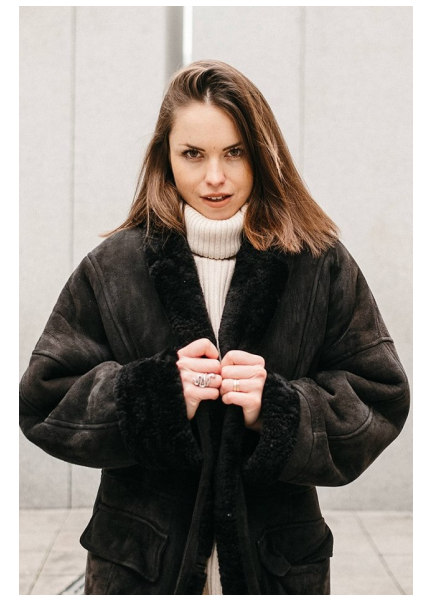

MADELAINE S.

Height 175cm/5'9" Bust 82cm/32.5" A Waist 69cm/27" Hips 95cm/37.5"
Dress 36 EU/6 US/8 UK Shoe 39.5 EU/8.5 US/6 UK Hair Brown Eyes Green

JAYJAY MODELS
#JJM

JAY JAY MODELS | Tempelhofer Ufer 6a | 10963 Berlin , Germany
+49 30 5659 1276 | booking@jayjay-models.de