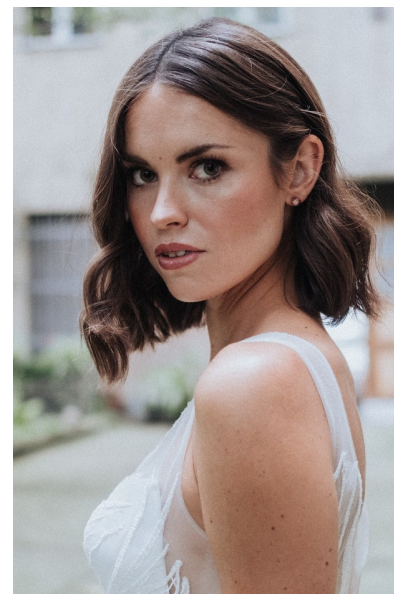

MADELAINE S.

Height 175cm/5'9" Bust 82cm/32.5" A Waist 69cm/27" Hips 95cm/37.5"
Dress 36 EU/6 US/8 UK Shoe 39.5 EU/8.5 US/6 UK Hair Brown Eyes Green

JAYJAY MODELS
#JJM

JAY JAY MODELS | Tempelhofer Ufer 6a | 10963 Berlin , Germany
+49 30 5659 1276 | booking@jayjay-models.de