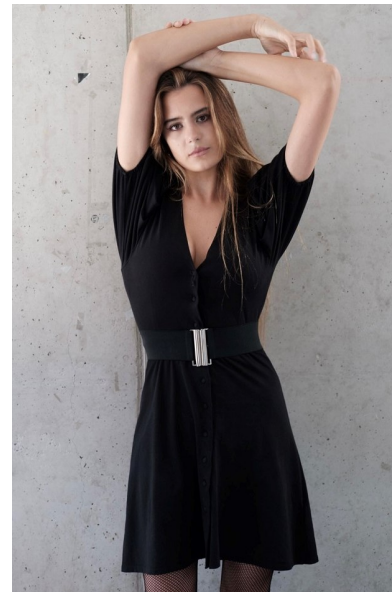

MARIE-LUISE R.

Height 178cm/5'10" Bust 89cm/35" B Waist 69cm/27" Hips 94cm/37"
Dress 34-36 EU/4-6 US/6-8 UK Shoe 41 EU/10 US/7 UK Hair Brunette
Eyes Brown

JAYJAYMODELS

#JJM

JAY JAY MODELS | Tempelhofer Ufer 6a | 10963 Berlin , Germany
+49 30 5659 1276 | booking@jayjay-models.de