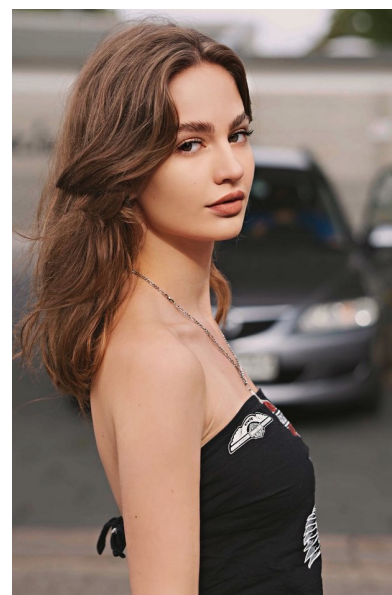

## JOSEPHINE L.

Height 168cm/5'6" Bust 82cm/32.5" C Waist 60cm/23.5" Hips 84cm/33"  
Dress 34 EU/4 US/6 UK Shoe 38 EU/7 US/5 UK Hair Brown  
Eyes Green/Brown

JAYJAYMODELS

#JJM

JAY JAY MODELS | Tempelhofer Ufer 6a | 10963 Berlin , Germany  
+49 30 5659 1276 | booking@jayjay-models.de