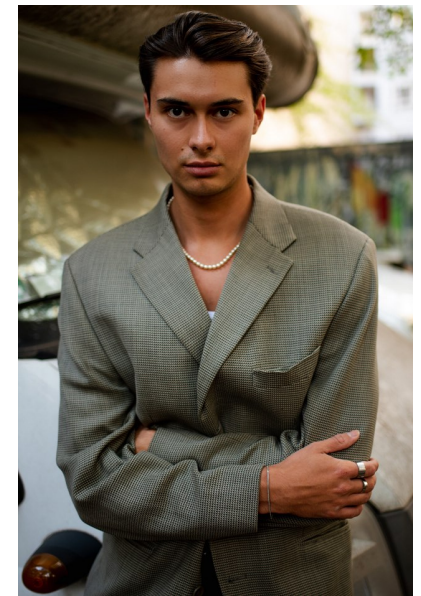

ERIC S.

Height 186cm/6'1.5" Chest 92cm/36" Waist 74cm/29" Suit 98cm/38.5"/48.5  
Shoe 42 EU/8.5 US/8 UK Hair Brown Eyes Brown

JAYJAY MODELS  
#JJM

JAY JAY MODELS | Tempelhofer Ufer 6a | 10963 Berlin , Germany  
+49 30 5659 1276 | booking@jayjay-models.de