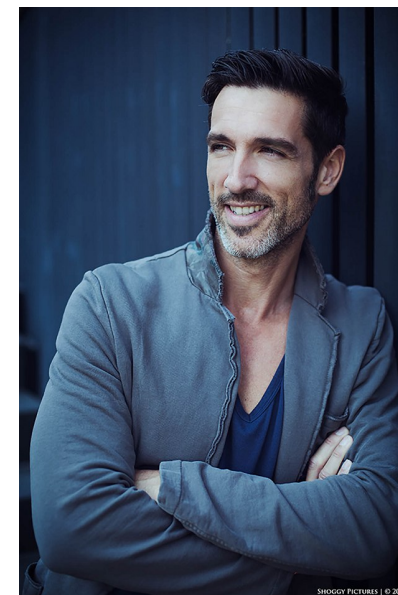

ALESSANDRO G.

Height 183cm/6'0" Chest 101cm/40" Waist 80cm/31.5" Suit 101cm/40"/50
Shoe 43 EU/9.5 US/9 UK Hair Brown Eyes Green

JAYJAY MODELS
#JJM

JAY JAY MODELS | Tempelhofer Ufer 6a | 10963 Berlin , Germany
+49 30 5659 1276 | booking@jayjay-models.de