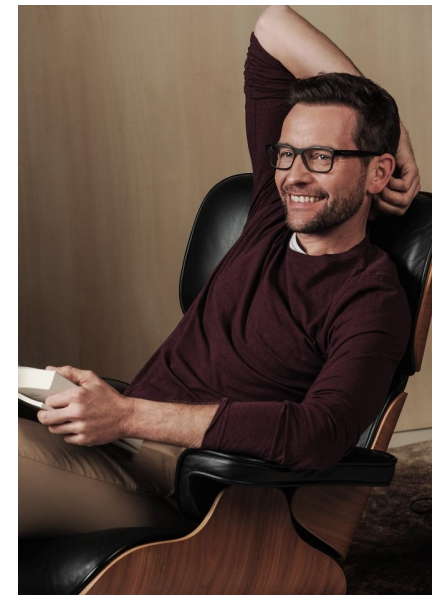

MATHIAS H.

Height 182cm/5'11.5" Chest 98cm/38.5" Waist 89cm/35" Suit 97cm/38"/48
Shoe 43 EU/9.5 US/9 UK Hair Dark Blonde Eyes Blue/Grey

JAYJAY MODELS
#JJM

JAY JAY MODELS | Tempelhofer Ufer 6a | 10963 Berlin , Germany
+49 30 5659 1276 | booking@jayjay-models.de