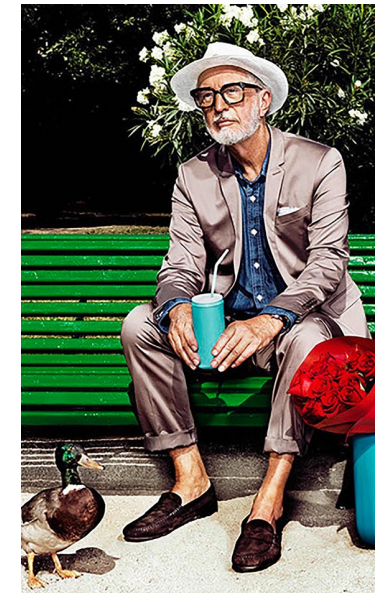

JIM S.

Height 182cm/5'11.5" Chest 101cm/40" Waist 98cm/38.5"
Suit 106cm/42"/52 Shoe 43 EU/9.5 US/9 UK Hair Grey Eyes Blue

JAYJAY MODELS
#JJM

JAY JAY MODELS | Tempelhofer Ufer 6a | 10963 Berlin , Germany
+49 30 5659 1276 | booking@jayjay-models.de