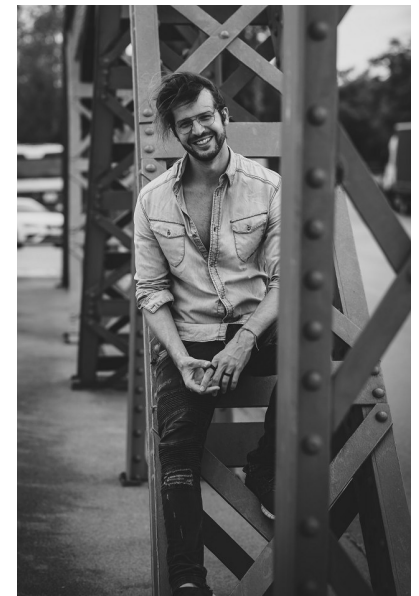

FELIX S.

Height 186cm/6'1.5" Chest 101cm/40" Waist 82cm/32.5"  
Suit 101cm/40"/50 Shoe 45.5 EU/11 US/10.5 UK Hair Brown Eyes Brown

JAYJAY MODELS  
#JJM

JAY JAY MODELS | Tempelhofer Ufer 6a | 10963 Berlin , Germany  
+49 30 5659 1276 | booking@jayjay-models.de