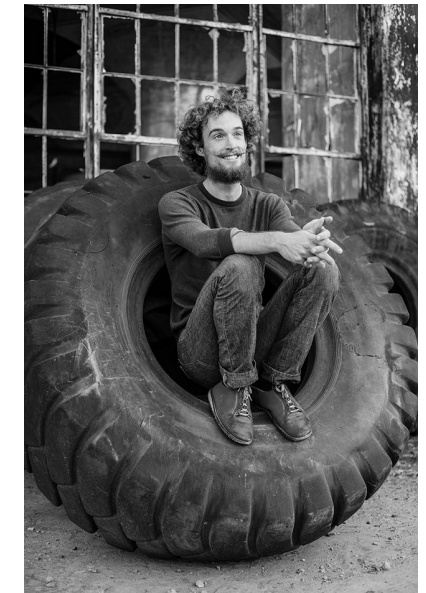

MATHIEU P.

Height 185cm/6'1" Chest 89cm/35" Waist 73cm/28.5" Suit 91cm/36"/46
Shoe 42 EU/8.5 US/8 UK Hair Light Brown Eyes Blue/Grey

JAYJAY MODELS

#JJM

JAY JAY MODELS | Tempelhofer Ufer 6a | 10963 Berlin , Germany
+49 30 5659 1276 | booking@jayjay-models.de