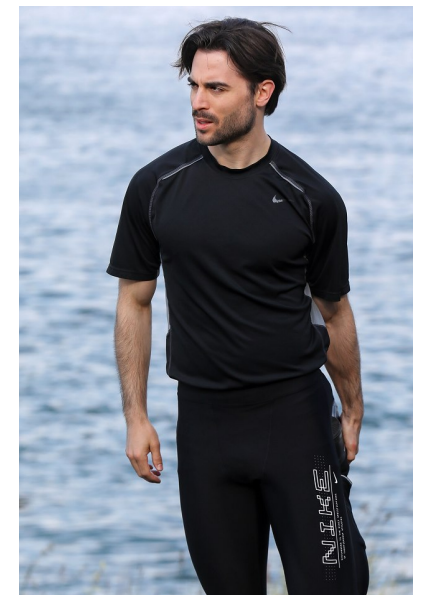

MICHAEL T.

Height 186cm/6'1.5" Chest 98cm/38.5" Waist 80cm/31.5" Suit 97cm/38"/48
Shoe 42 EU/8.5 US/8 UK Hair Brown Eyes Hazel

JAYJAYMODELS
#JJM

JAY JAY MODELS | Tempelhofer Ufer 6a | 10963 Berlin , Germany
+49 30 5659 1276 | booking@jayjay-models.de