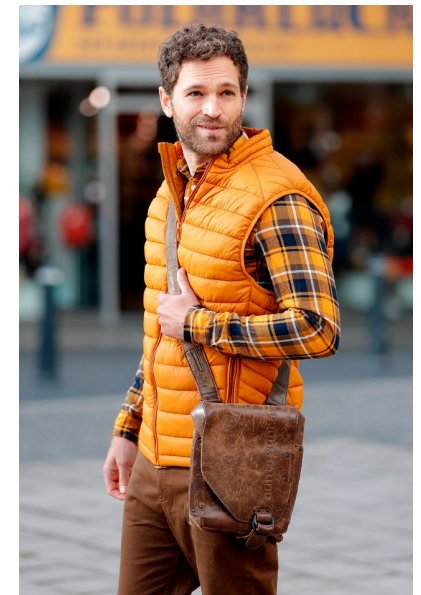

BENEDIKT M.

Height 184cm/6'0.5" Chest 101cm/40" Waist 79cm/31" Suit 101cm/40"/50
Shoe 43 EU/9.5 US/9 UK Hair Brown Eyes Blue

JAYJAY MODELS
#JJM

JAY JAY MODELS | Tempelhofer Ufer 6a | 10963 Berlin , Germany
+49 30 5659 1276 | booking@jayjay-models.de