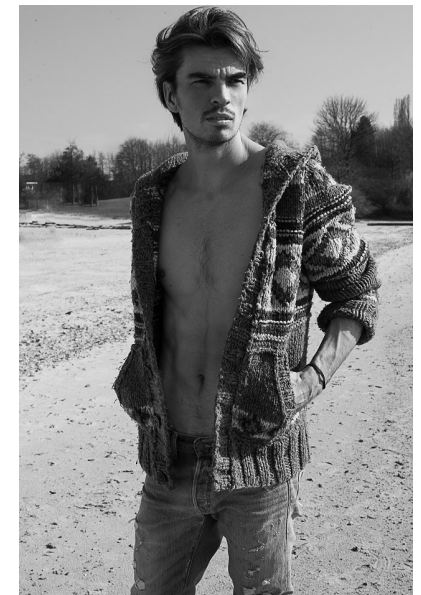

TOMMY S.

Height 188cm/6'2" Chest 98cm/38.5" Waist 78cm/30.5" Collar 39cm/15.5"
Suit 96cm/38"/48 Shoe 45 EU/11 US/10.5 UK Hair Salt and Pepper
Eyes Green/Brown

JAYJAY MODELS

#JJM

JAY JAY MODELS | Tempelhofer Ufer 6a | 10963 Berlin , Germany
+49 30 5659 1276 | booking@jayjay-models.de