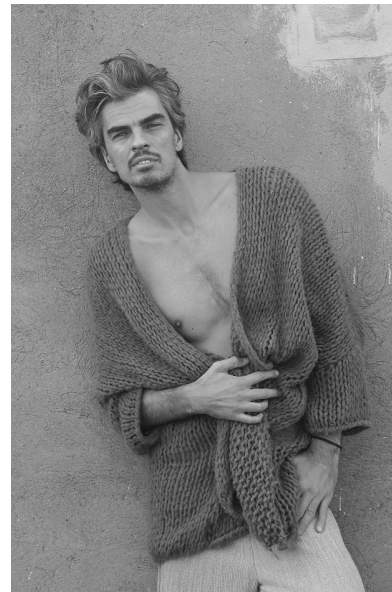

TOMMY S.

Height 188cm/6'2" Chest 98cm/38.5" Waist 78cm/30.5" Collar 39cm/15.5"
Suit 96cm/38"/48 Shoe 45 EU/11 US/10.5 UK Hair Salt and Pepper
Eyes Green/Brown

JAYJAY MODELS

#JJM

JAY JAY MODELS | Tempelhofer Ufer 6a | 10963 Berlin , Germany
+49 30 5659 1276 | booking@jayjay-models.de