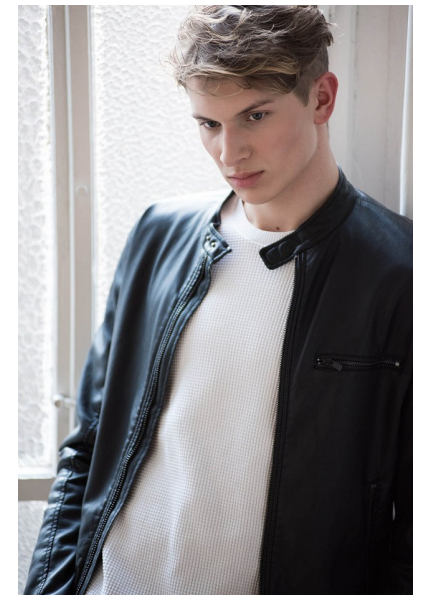

LEO S.

Height 194cm/6'4.5" Chest 92cm/36" Waist 78cm/30.5" Suit 96cm/38"/48
Shoe 44.5 EU/10.5 US/10 UK Hair Blonde Eyes Blue/Grey

JAYJAY MODELS
#JJM

JAY JAY MODELS | Tempelhofer Ufer 6a | 10963 Berlin , Germany
+49 30 5659 1276 | booking@jayjay-models.de