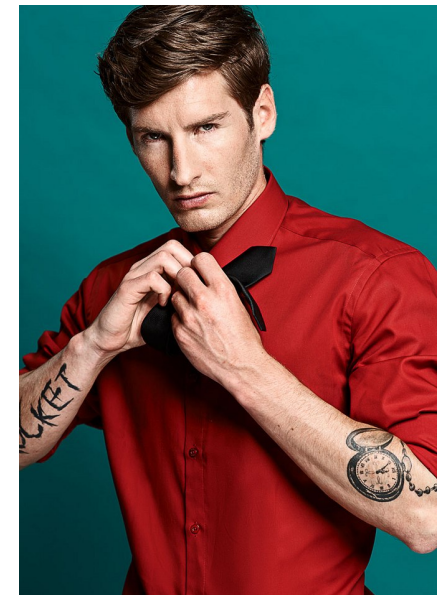

TIMO R.

Height 187cm/6'1.5" Chest 99cm/39" Waist 76cm/30" Suit 97cm/38"/48
Shoe 44 EU/10 US/9.5 UK Hair Dark Blonde Eyes Green/Brown

JAYJAY MODELS

#JJM

JAY JAY MODELS | Tempelhofer Ufer 6a | 10963 Berlin , Germany
+49 30 5659 1276 | booking@jayjay-models.de