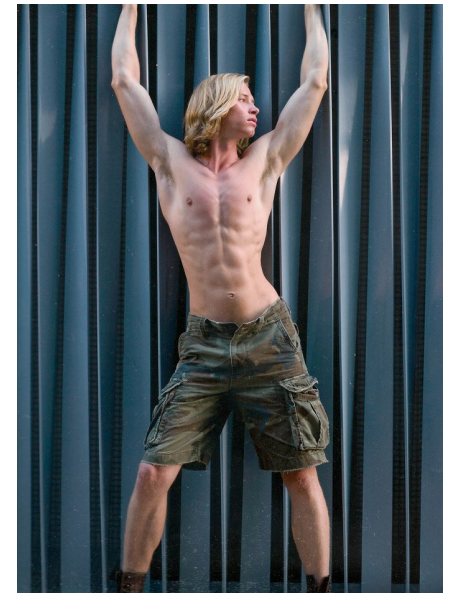

SEAN L.

Height 188cm/6'2" Chest 100cm/39.5" Waist 81cm/32" Suit 97cm/38"/48
Shoe 45 EU/11 US/10.5 UK Hair Blonde Eyes Blue

JAYJAY MODELS
#JJM

JAY JAY MODELS | Tempelhofer Ufer 6a | 10963 Berlin , Germany
+49 30 5659 1276 | booking@jayjay-models.de