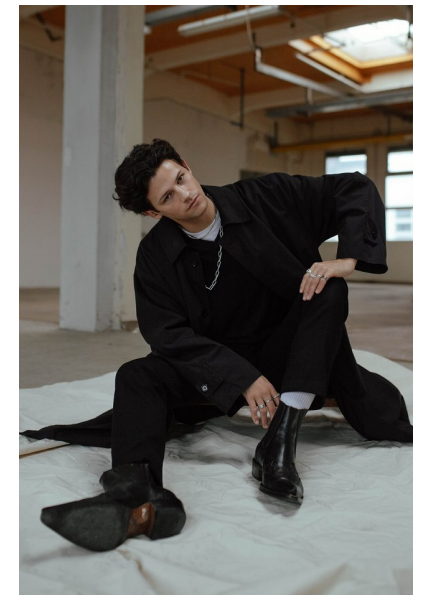

## MAURICE B.

Height 186cm/6'1.5" Chest 97cm/38" Waist 78cm/30.5"  
Suit 98cm/38.5"/48.5 Shoe 42.5 EU/9 US/8.5 UK Hair Brown  
Eyes Blue/Grey

JAYJAY MODELS

#JJM

JAY JAY MODELS | Tempelhofer Ufer 6a | 10963 Berlin , Germany  
+49 30 5659 1276 | booking@jayjay-models.de