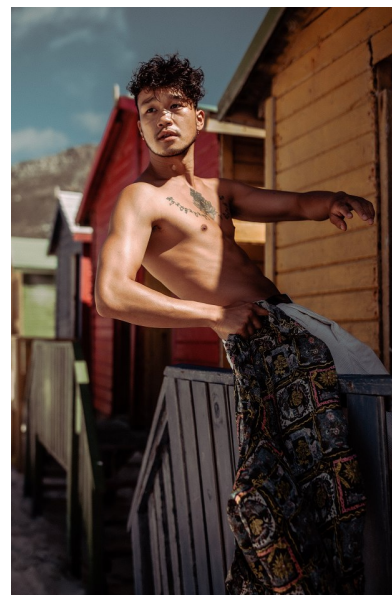

VIET P.

Height 180cm/5'11" Chest 94cm/37" Waist 74cm/29" Suit 92cm/36"/46  
Shoe 42 EU/8.5 US/8 UK Hair Black Eyes Brown

JAYJAY MODELS  
#JJM

JAY JAY MODELS | Tempelhofer Ufer 6a | 10963 Berlin , Germany  
+49 30 5659 1276 | booking@jayjay-models.de