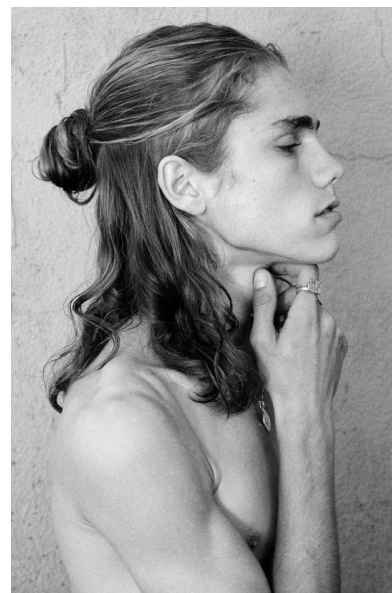

NORTON O.

Height 185cm/6'1" Chest 85cm/33.5" Waist 72cm/28.5" Suit 91cm/36"/46
Shoe 43 EU/9.5 US/9 UK Hair Brunette Eyes Brown

JAYJAY MODELS
#JJM

JAY JAY MODELS | Tempelhofer Ufer 6a | 10963 Berlin , Germany
+49 30 5659 1276 | booking@jayjay-models.de