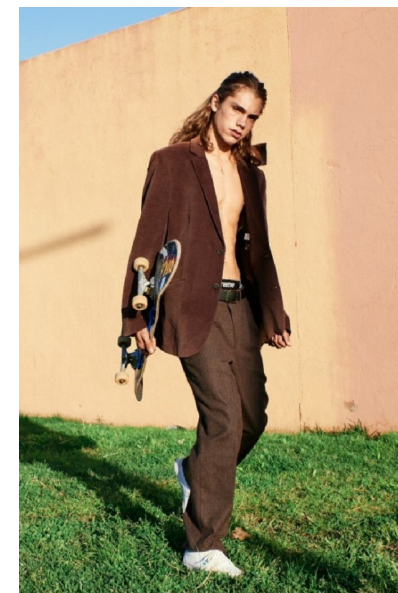

NORTON O.

Height 185cm/6'1" Chest 85cm/33.5" Waist 72cm/28.5" Suit 91cm/36"/46
Shoe 43 EU/9.5 US/9 UK Hair Brunette Eyes Brown

JAYJAY MODELS
#JJM

JAY JAY MODELS | Tempelhofer Ufer 6a | 10963 Berlin , Germany
+49 30 5659 1276 | booking@jayjay-models.de