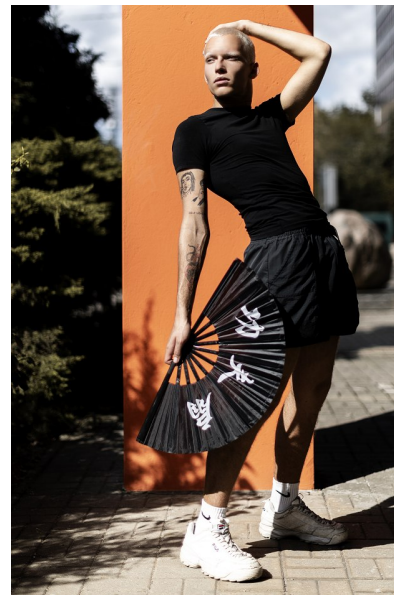

NILS ST.

Height 181cm/5'11.5" Chest 95cm/37.5" Waist 80cm/31.5"
Suit 96cm/38"/48 Shoe 44.5 EU/10.5 US/10 UK Hair White Eyes Blue/Green

JAYJAY MODELS

#JJM

JAY JAY MODELS | Tempelhofer Ufer 6a | 10963 Berlin , Germany
+49 30 5659 1276 | booking@jayjay-models.de