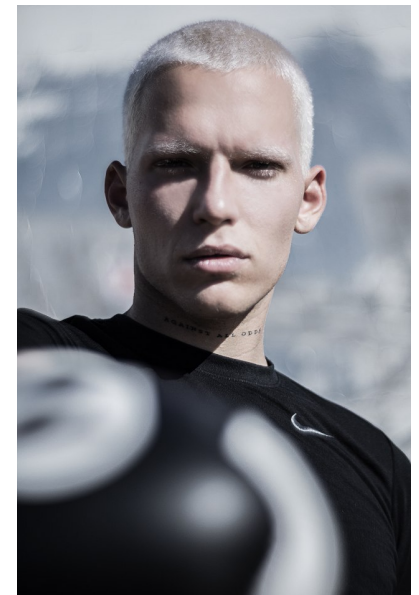

NILS ST.

Height 181cm/5'11.5" Chest 95cm/37.5" Waist 80cm/31.5"
Suit 96cm/38"/48 Shoe 44.5 EU/10.5 US/10 UK Hair White Eyes Blue/Green

JAYJAY MODELS

#JJM

JAY JAY MODELS | Tempelhofer Ufer 6a | 10963 Berlin , Germany
+49 30 5659 1276 | booking@jayjay-models.de