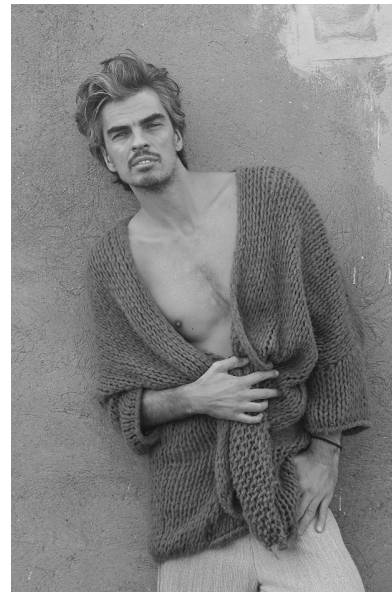

TOMMY S.

Chest 98cm/38.5" Waist 78cm/30.5" Collar 39cm/15.5" Suit 96cm/38"/48  
Shoe 45 EU/11 US/10.5 UK Hair Salt and Pepper Eyes Green/Brown

JAYJAY MODELS  
#JJM

JAY JAY MODELS | Tempelhofer Ufer 6a | 10963 Berlin , Germany  
+49 30 5659 1276 | booking@jayjay-models.de