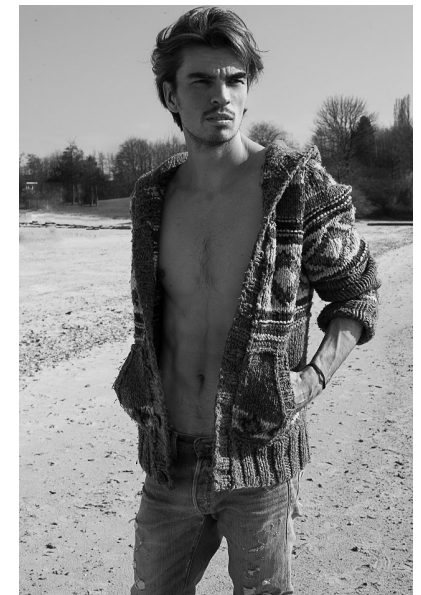

TOMMY S.

Chest 98cm/38.5" Waist 78cm/30.5" Collar 39cm/15.5" Suit 96cm/38"/48  
Shoe 45 EU/11 US/10.5 UK Hair Salt and Pepper Eyes Green/Brown

JAYJAY MODELS  
#JJM

JAY JAY MODELS | Tempelhofer Ufer 6a | 10963 Berlin , Germany  
+49 30 5659 1276 | booking@jayjay-models.de