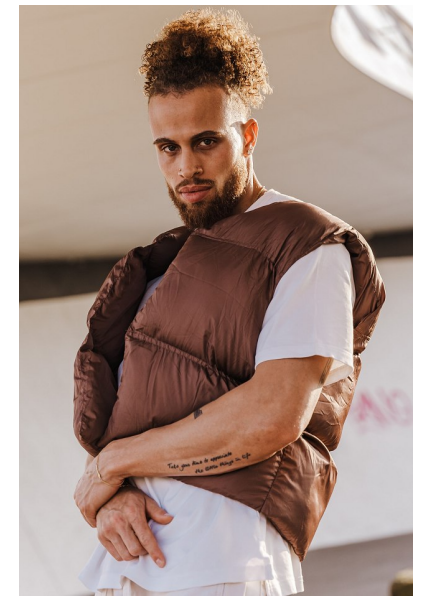

LUK L.

Height 188cm/6'2" Chest 109cm/43" Waist 81cm/32" Suit 112cm/44"/54
Shoe 44 EU/10 US/9.5 UK Hair Brown Eyes Blue/Grey

JAYJAY MODELS
#JJM

JAY JAY MODELS | Tempelhofer Ufer 6a | 10963 Berlin , Germany
+49 30 5659 1276 | booking@jayjay-models.de