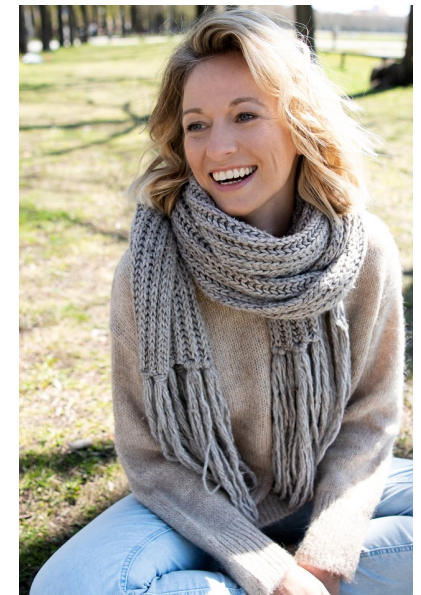

NADIN F.

Height 179cm/5'10.5" Bust 93cm/36.5" A Waist 74cm/29" Hips 99cm/39"  
Dress 38 EU/8 US/10 UK Shoe 40 EU/9 US/6.5 UK Hair Blonde Eyes Blue

JAYJAY MODELS  
#JJM

JAY JAY MODELS | Tempelhofer Ufer 6a | 10963 Berlin , Germany  
+49 30 5659 1276 | booking@jayjay-models.de