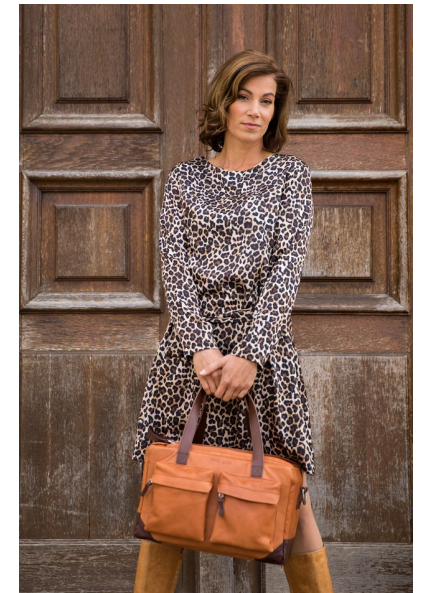

GISELA P.

Height 172cm/5'7.5" Bust 90cm/35.5" B Waist 71cm/28" Hips 98cm/38.5"
Dress 38 EU/8 US/10 UK Shoe 40 EU/9 US/6.5 UK Hair Brown Eyes Brown

JAYJAY MODELS
#JJM

JAY JAY MODELS | Tempelhofer Ufer 6a | 10963 Berlin , Germany
+49 30 5659 1276 | booking@jayjay-models.de