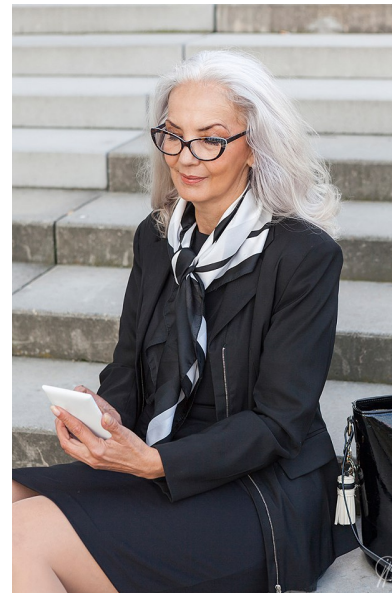

ELISABETH G.

Height 182cm/5'11.5" Bust 92cm/36" B Waist 72cm/28.5"
Hips 106cm/41.5" Dress 40-42 EU/10-12 US/12-14 UK Shoe 41 EU/10 US/7
UK Hair Grey Eyes Brown

JAYJAY MODELS

#JJM

JAY JAY MODELS | Tempelhofer Ufer 6a | 10963 Berlin , Germany
+49 30 5659 1276 | booking@jayjay-models.de