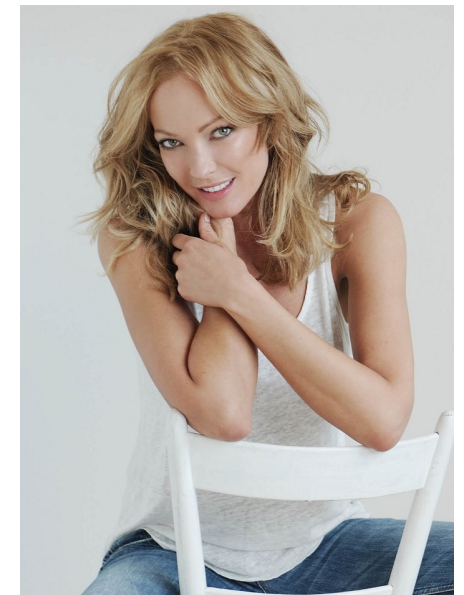

MICHAELA V.

Height 179cm/5'10.5" Bust 91cm/36" C Waist 64cm/25" Hips 91cm/36"
Dress 36 EU/6 US/8 UK Shoe 39.5 EU/8.5 US/6 UK Hair Dark Blonde
Eyes Green

JAYJAY MODELS

#JJM

JAY JAY MODELS | Tempelhofer Ufer 6a | 10963 Berlin , Germany
+49 30 5659 1276 | booking@jayjay-models.de