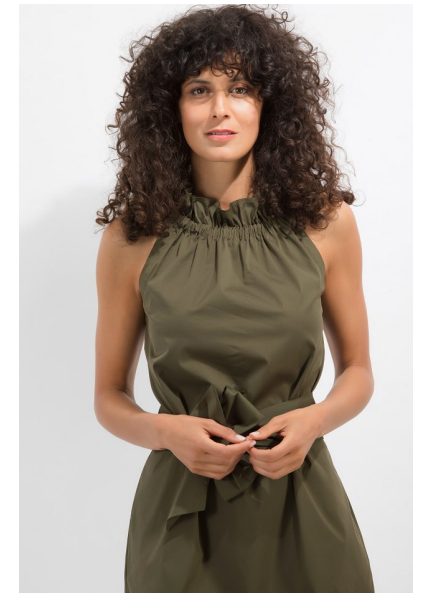

KHAOULA S.

Height 174cm/5'8.5" Bust 84cm/33" C Waist 62cm/24.5" Hips 92cm/36"
Dress 36 EU/6 US/8 UK Shoe 38 EU/7 US/5 UK Hair Brown Eyes Brown

JAYJAY MODELS
#JJM

JAY JAY MODELS | Tempelhofer Ufer 6a | 10963 Berlin , Germany
+49 30 5659 1276 | booking@jayjay-models.de