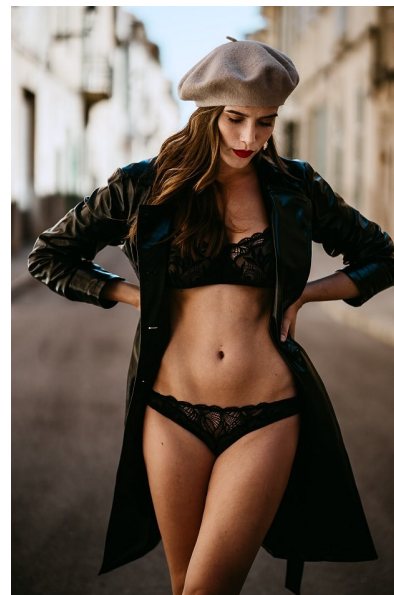

NINA Z.

Height 178cm/5'10" Bust 89cm/35" C/D Waist 64cm/25" Hips 94cm/37"
Dress 36 EU/6 US/8 UK Shoe 39 EU/8 US/6 UK Hair Brown Eyes Brown

JAYJAY MODELS

#JJM

JAY JAY MODELS | Tempelhofer Ufer 6a | 10963 Berlin , Germany
+49 30 5659 1276 | booking@jayjay-models.de