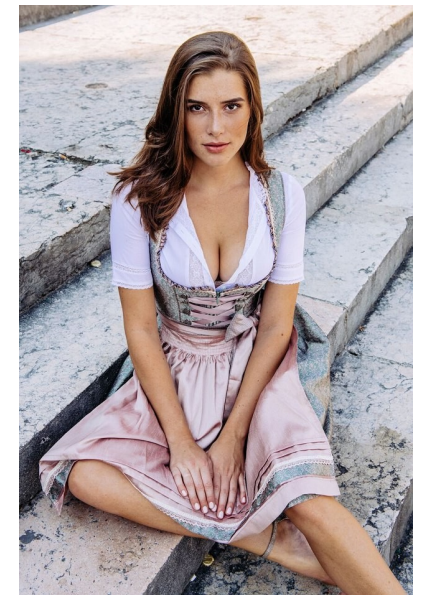

NINA Z.

Height 178cm/5'10" Bust 89cm/35" C/D Waist 64cm/25" Hips 94cm/37"
Dress 36 EU/6 US/8 UK Shoe 39 EU/8 US/6 UK Hair Brown Eyes Brown

JAYJAY MODELS

#JJM

JAY JAY MODELS | Tempelhofer Ufer 6a | 10963 Berlin , Germany
+49 30 5659 1276 | booking@jayjay-models.de