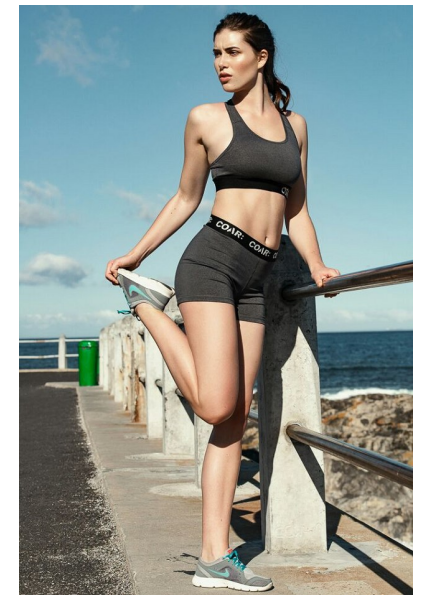

NINA Z.

Height 178cm/5'10" Bust 89cm/35" C/D Waist 64cm/25" Hips 94cm/37"
Dress 36 EU/6 US/8 UK Shoe 39 EU/8 US/6 UK Hair Brown Eyes Brown

JAYJAY MODELS
#JJM

JAY JAY MODELS | Tempelhofer Ufer 6a | 10963 Berlin , Germany
+49 30 5659 1276 | booking@jayjay-models.de