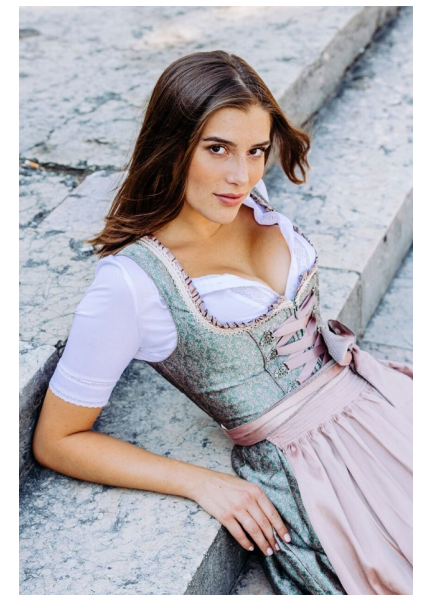

NINA Z.

Height 178cm/5'10" Bust 89cm/35" C/D Waist 64cm/25" Hips 94cm/37"
Dress 36 EU/6 US/8 UK Shoe 39 EU/8 US/6 UK Hair Brown Eyes Brown

JAYJAY MODELS
#JJM

JAY JAY MODELS | Tempelhofer Ufer 6a | 10963 Berlin , Germany
+49 30 5659 1276 | booking@jayjay-models.de