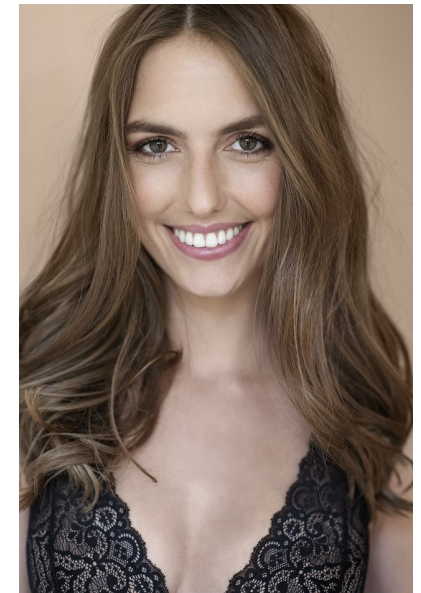

LIZA K.

Height 175cm/5'9" Bust 85cm/33.5" C Waist 63cm/25" Hips 90cm/35.5"
Dress 34 EU/4 US/6 UK Shoe 39 EU/8 US/6 UK Hair Dark Blonde
Eyes Green/Brown

JAYJAYMODELS

#JJM

JAY JAY MODELS | Tempelhofer Ufer 6a | 10963 Berlin , Germany
+49 30 5659 1276 | booking@jayjay-models.de