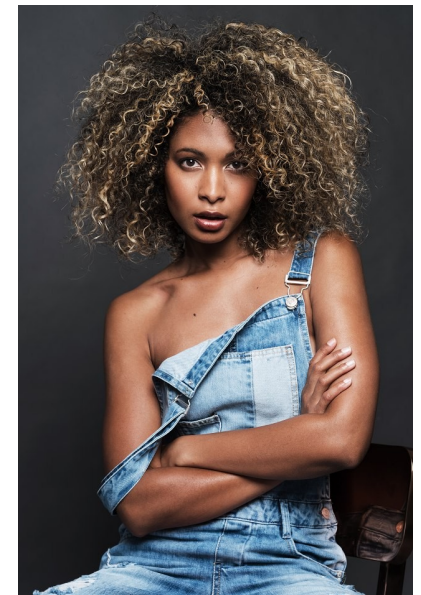

TONI S.

Height 171cm/5'7.5" Bust 80cm/31.5" B Waist 62cm/24.5" Hips 89cm/35"
Dress 34-36 EU/4-6 US/6-8 UK Shoe 39 EU/8 US/6 UK Hair Brown
Eyes Brown

JAYJAYMODELS

#JJM

JAY JAY MODELS | Tempelhofer Ufer 6a | 10963 Berlin , Germany
+49 30 5659 1276 | booking@jayjay-models.de