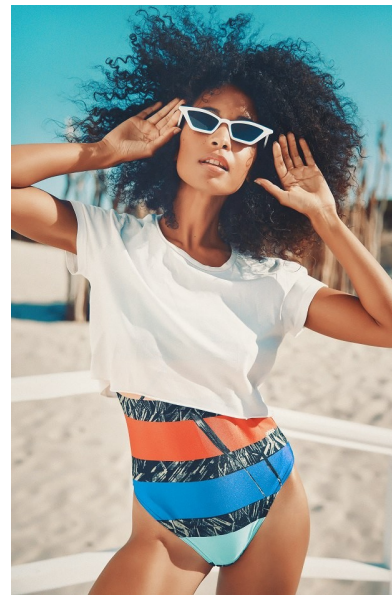

TONI S.

Height 171cm/5'7.5" Bust 80cm/31.5" B Waist 62cm/24.5" Hips 89cm/35"
Dress 34-36 EU/4-6 US/6-8 UK Shoe 39 EU/8 US/6 UK Hair Brown
Eyes Brown

JAYJAYMODELS

#JJM

JAY JAY MODELS | Tempelhofer Ufer 6a | 10963 Berlin , Germany
+49 30 5659 1276 | booking@jayjay-models.de