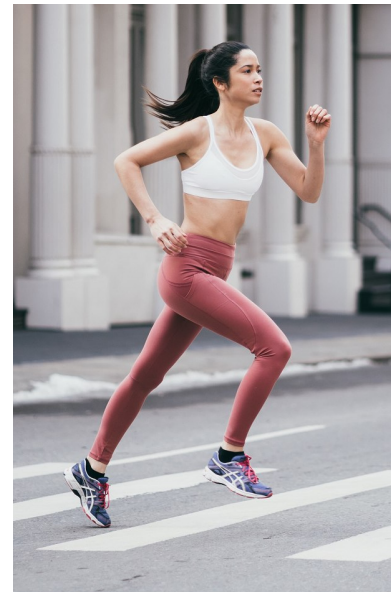

ANJA P.

Height 173cm/5'8" Bust 84cm/33" B Waist 64cm/25" Hips 89cm/35"
Dress 34-36 EU/4-6 US/6-8 UK Shoe 37.5 EU/6.5 US/4.5 UK Hair Dark Brown
Eyes Brown

JAYJAY MODELS

#JJM

JAY JAY MODELS | Tempelhofer Ufer 6a | 10963 Berlin , Germany
+49 30 5659 1276 | booking@jayjay-models.de