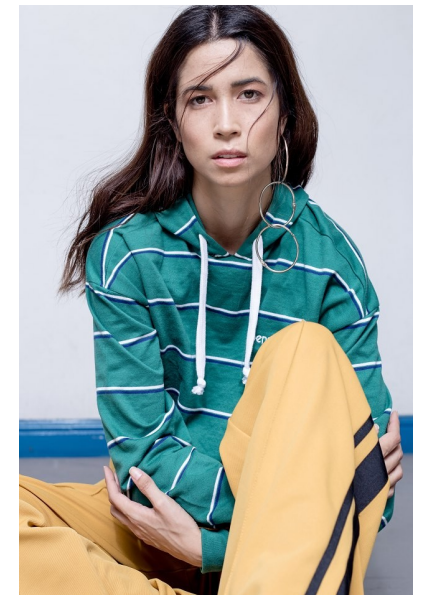

ANJA P.

Height 173cm/5'8" Bust 84cm/33" B Waist 64cm/25" Hips 89cm/35"
Dress 34-36 EU/4-6 US/6-8 UK Shoe 37.5 EU/6.5 US/4.5 UK Hair Dark Brown
Eyes Brown

JAYJAY MODELS

#JJM

JAY JAY MODELS | Tempelhofer Ufer 6a | 10963 Berlin , Germany
+49 30 5659 1276 | booking@jayjay-models.de