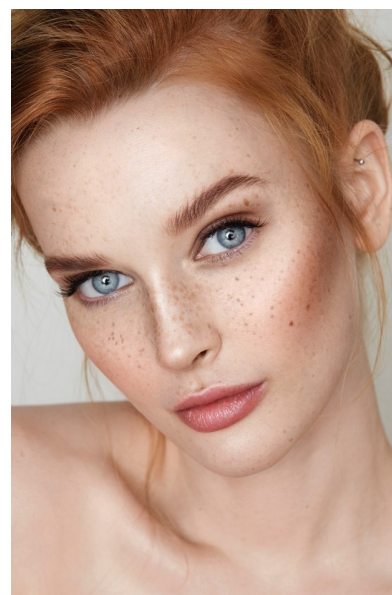

JUSTYNA M.

Height 168cm/5'6" Bust 85cm/33.5" C/D Waist 59cm/23" Hips 89cm/35"
Dress 34 EU/4 US/6 UK Shoe 38 EU/7 US/5 UK Hair Red Eyes Blue

JAYJAY MODELS
#JYM

JAY JAY MODELS | Tempelhofer Ufer 6a | 10963 Berlin , Germany
+49 30 5659 1276 | booking@jayjay-models.de