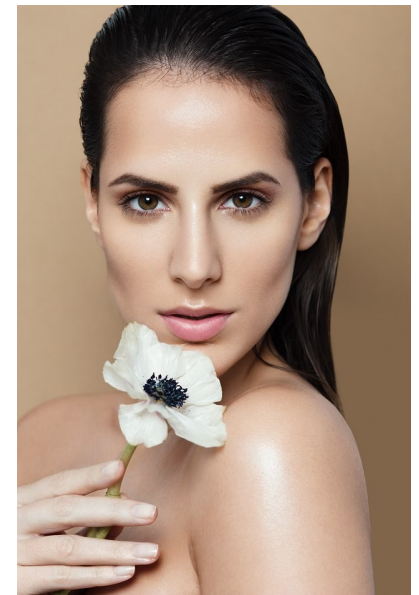

DENISE B.

Height 175cm/5'9" Bust 85cm/33.5" B Waist 63cm/25" Hips 93cm/36.5"
Dress 36 EU/6 US/8 UK Shoe 41 EU/10 US/7 UK Hair Brown
Eyes Green/Brown

JAYJAYMODELS

#JJM

JAY JAY MODELS | Tempelhofer Ufer 6a | 10963 Berlin , Germany
+49 30 5659 1276 | booking@jayjay-models.de