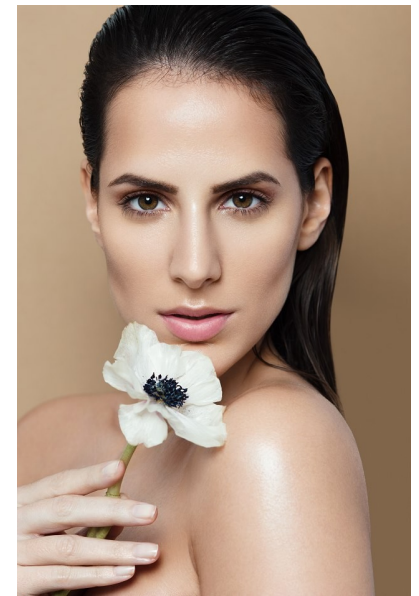

DENISE B.

Height 175cm/5'9" Bust 85cm/33.5" B Waist 63cm/25" Hips 93cm/36.5"  
Dress 36 EU/6 US/8 UK Shoe 41 EU/10 US/7 UK Hair Brown  
Eyes Green/Brown

JAYJAYMODELS

#JJM

JAY JAY MODELS | Tempelhofer Ufer 6a | 10963 Berlin , Germany  
+49 30 5659 1276 | booking@jayjay-models.de