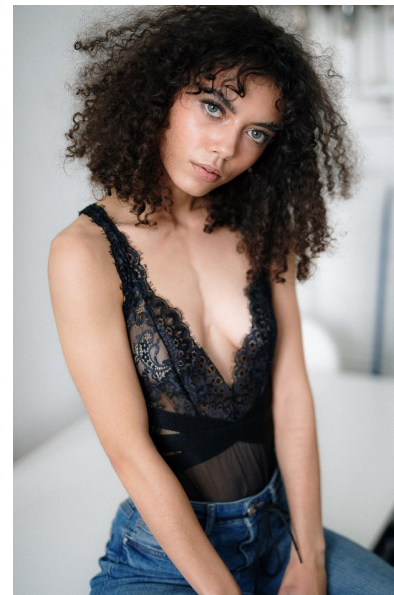

MICHELE W.

Height 160cm/5'3" Bust 75cm/29.5" B Waist 60cm/23.5" Hips 89cm/35"
Dress 34 EU/4 US/6 UK Shoe 38 EU/7 US/5 UK Hair Blonde
Eyes Green/Brown

JAYJAYMODELS

#JJM

JAY JAY MODELS | Tempelhofer Ufer 6a | 10963 Berlin , Germany
+49 30 5659 1276 | booking@jayjay-models.de