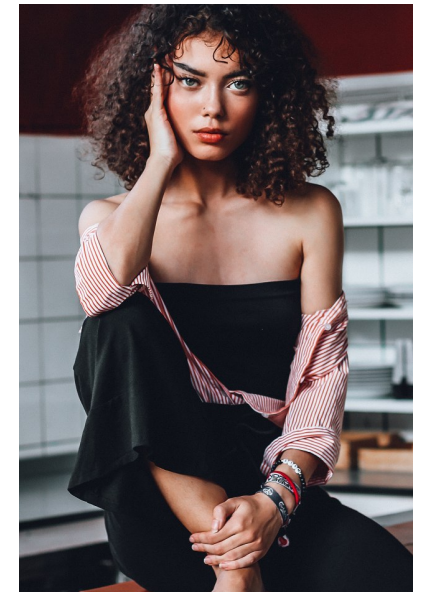

MICHELE W.

Height 160cm/5'3" Bust 75cm/29.5" B Waist 60cm/23.5" Hips 89cm/35"
Dress 34 EU/4 US/6 UK Shoe 38 EU/7 US/5 UK Hair Blonde
Eyes Green/Brown

JAYJAYMODELS

#JJM

JAY JAY MODELS | Tempelhofer Ufer 6a | 10963 Berlin , Germany
+49 30 5659 1276 | booking@jayjay-models.de