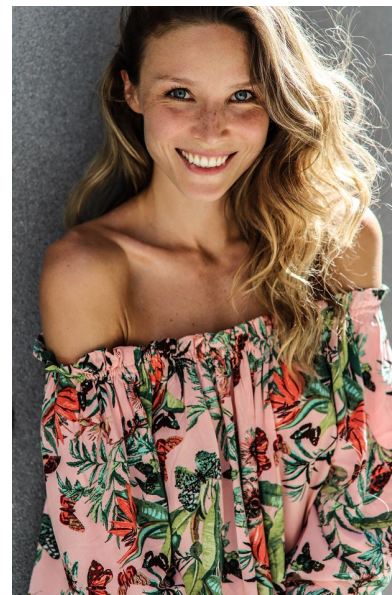

EWA D.

Height 176cm/5'9.5" Bust 87cm/34.5" C Waist 61cm/24" Hips 91cm/36"  
Dress 36 EU/6 US/8 UK Shoe 40 EU/9 US/6.5 UK Hair Dark Blonde  
Eyes Blue

JAYJAYMODELS

#JJM

JAY JAY MODELS | Tempelhofer Ufer 6a | 10963 Berlin , Germany  
+49 30 5659 1276 | booking@jayjay-models.de