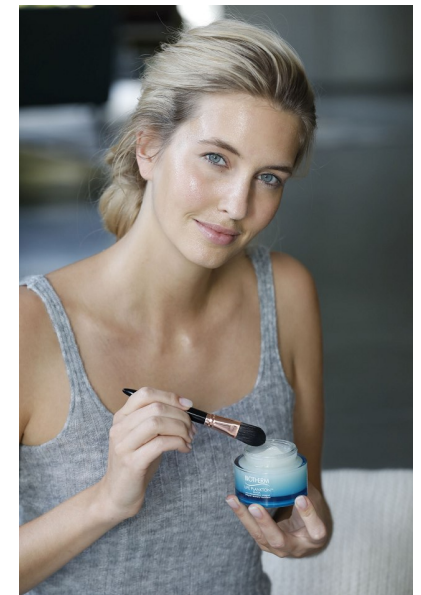

JENNY K.

Height 177cm/5'9.5" Bust 88cm/34.5" C Waist 68cm/26.5" Hips 96cm/38"
Dress 36 EU/6 US/8 UK Shoe 39 EU/8 US/6 UK Hair Dirty Blonde Eyes Blue

JAYJAY MODELS
#JJM

JAY JAY MODELS | Tempelhofer Ufer 6a | 10963 Berlin , Germany
+49 30 5659 1276 | booking@jayjay-models.de