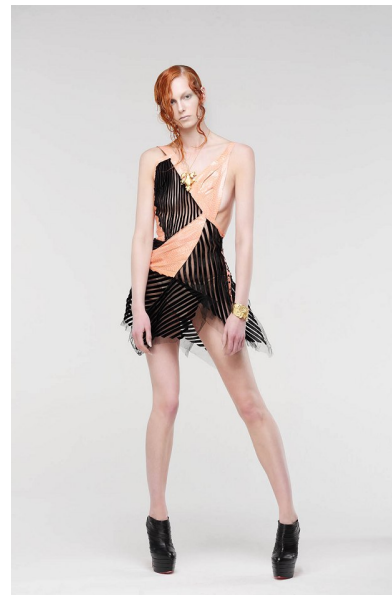

CHLOE B.

Height 180cm/5'11" Bust 88cm/34.5" B Waist 64cm/25" Hips 94cm/37"  
Dress 36 EU/6 US/8 UK Shoe 40 EU/9 US/6.5 UK Hair Blonde Venetian  
Eyes Blue/Green

JAYJAYMODELS

#JJM

JAY JAY MODELS | Tempelhofer Ufer 6a | 10963 Berlin , Germany  
+49 30 5659 1276 | booking@jayjay-models.de