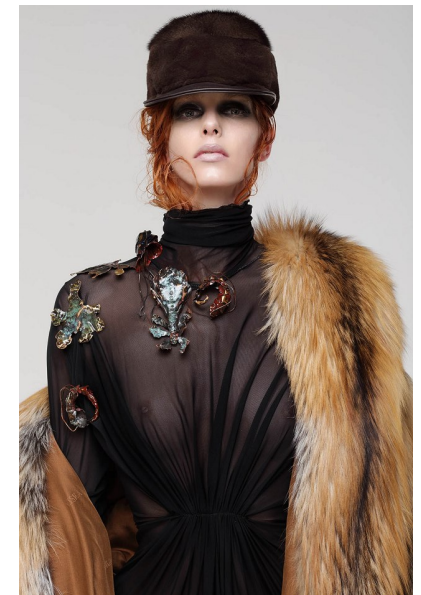

CHLOE B.

Height 180cm/5'11" Bust 88cm/34.5" B Waist 64cm/25" Hips 94cm/37"  
Dress 36 EU/6 US/8 UK Shoe 40 EU/9 US/6.5 UK Hair Blonde Venetian  
Eyes Blue/Green

JAYJAYMODELS

#JJM

JAY JAY MODELS | Tempelhofer Ufer 6a | 10963 Berlin , Germany  
+49 30 5659 1276 | booking@jayjay-models.de