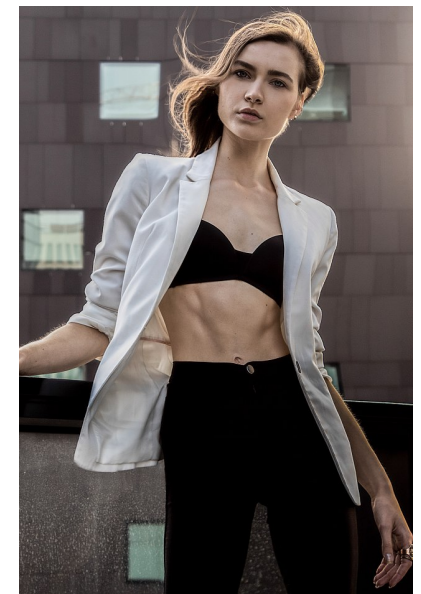

IRENA M.

Height 177cm/5'9.5" Bust 81cm/32" A Waist 60cm/23.5" Hips 90cm/35.5"  
Dress 36 EU/6 US/8 UK Shoe 41 EU/10 US/7 UK Hair Dark Blonde  
Eyes Blue

JAYJAY MODELS

#JJM

JAY JAY MODELS | Tempelhofer Ufer 6a | 10963 Berlin , Germany  
+49 30 5659 1276 | booking@jayjay-models.de