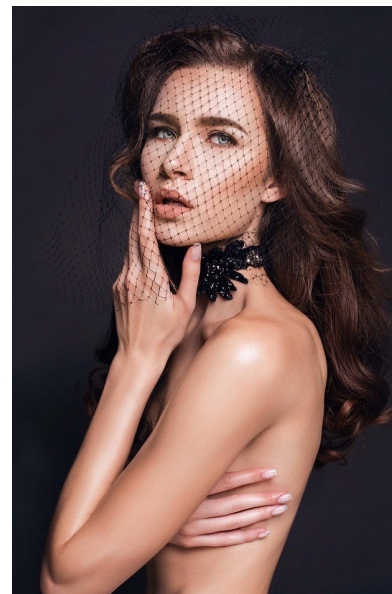

IRENA M.

Height 177cm/5'9.5" Bust 81cm/32" A Waist 60cm/23.5" Hips 90cm/35.5"  
Dress 36 EU/6 US/8 UK Shoe 41 EU/10 US/7 UK Hair Dark Blonde  
Eyes Blue

JAYJAY MODELS

#JJM

JAY JAY MODELS | Tempelhofer Ufer 6a | 10963 Berlin , Germany  
+49 30 5659 1276 | booking@jayjay-models.de